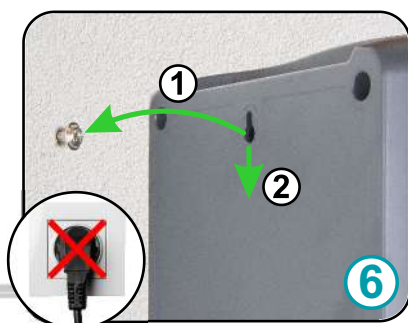

Ø6mm

1

Automatic^{pH} / Automatic^{Cl-pH}

Wall mounting / Montage mural / Wandmontage / Montaje en pared

2

Ø6mm

173mm

3