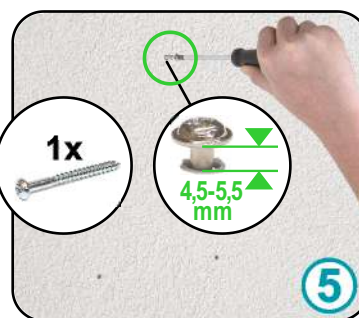

Ø6mm

1

Automatic^{pH} / Automatic^{Cl-pH}

Wall mounting / Montage mural / Wandmontage / Montaje en pared

2

Ø6mm

173mm

3

Ø6mm

246mm