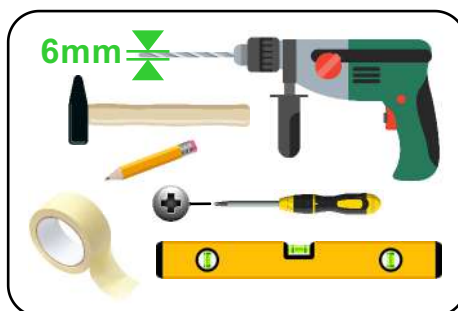

Ø6mm

1

Automatic^{pH} / Automatic^{Cl-pH}

Wall mounting / Montage mural / Wandmontage / Montaje en pared

2

Ø6mm

173mm

3

Ø6mm

246mm