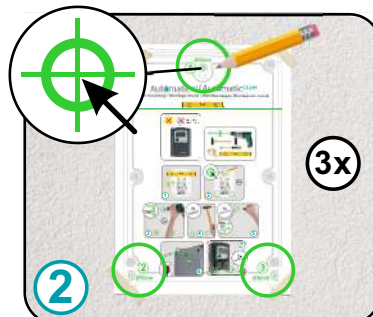

Ø6mm

1

Automatic^{pH} / Automatic^{Cl-pH}

Wall mounting / Montage mural / Wandmontage / Montaje en pared

2

Ø6mm

173mm

3